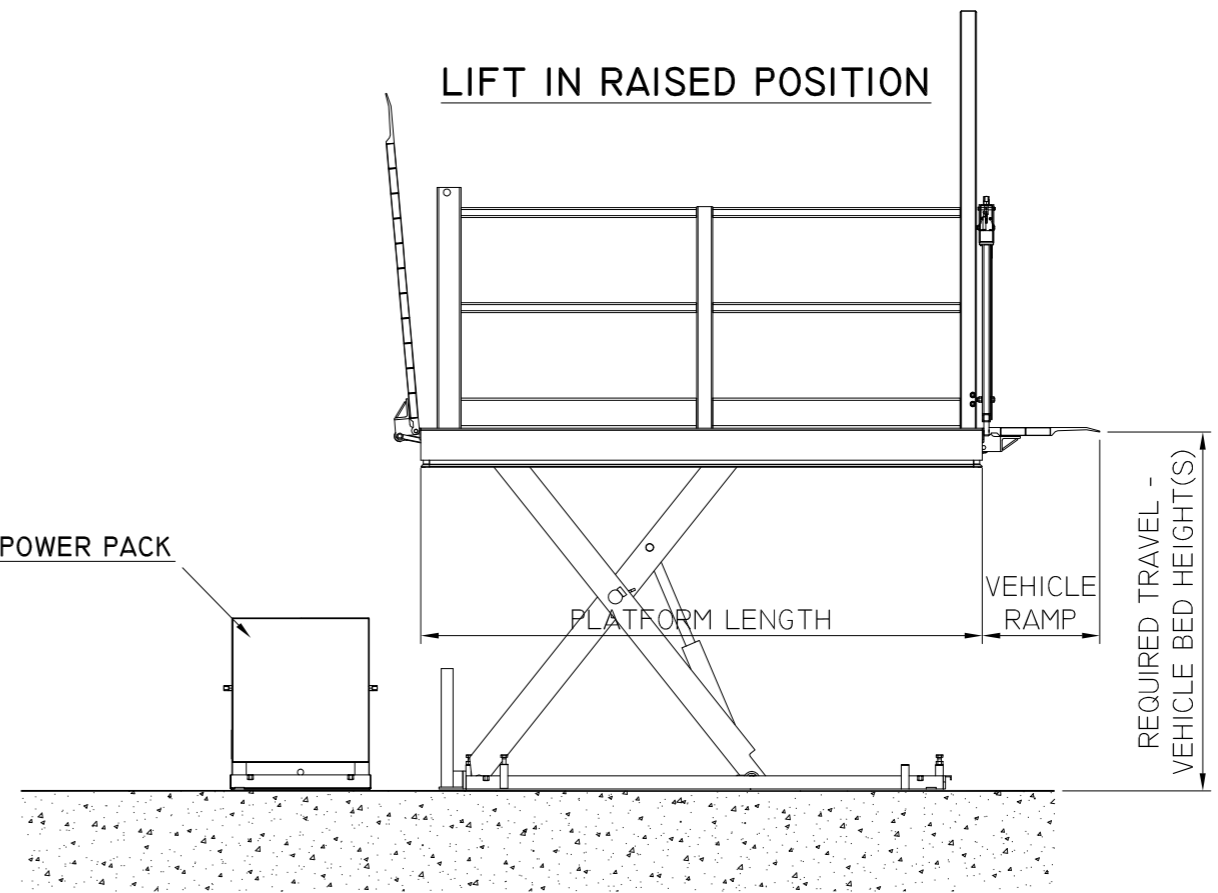

DO NOT SCALE FROM THIS DRAWING

DETAIL FOR TYPICAL SURFACE MOUNTED POWER LIFT

DRG No:	WEB SRLT	REV:	
---------	----------	------	--

CONTACT: SALES@EASILIFT.CO.UK
WEB: WWW.EASILIFT.CO.UK
TEL: 01484 601 400