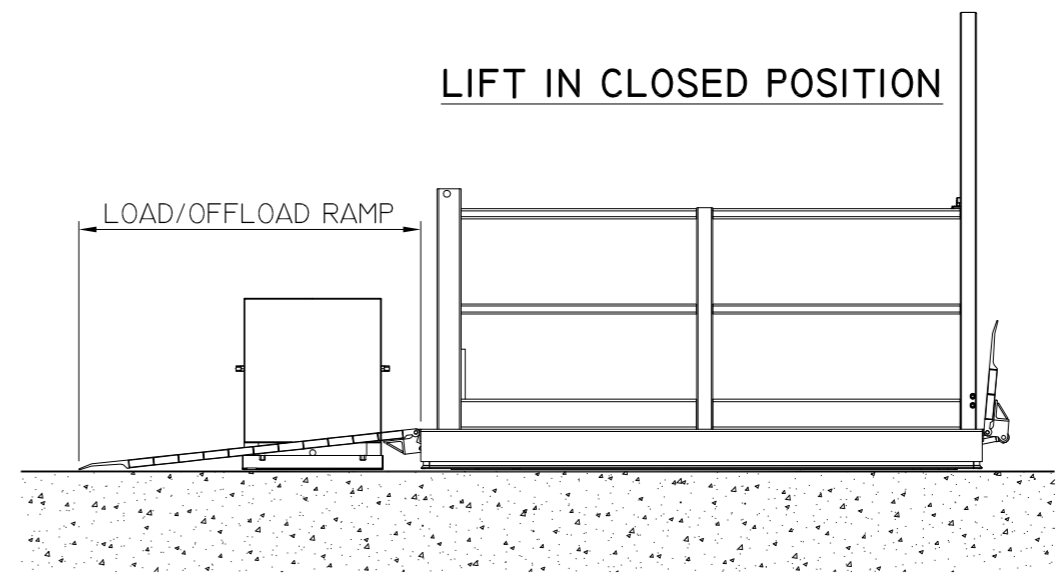

DO NOT SCALE FROM THIS DRAWING

DETAIL FOR TYPICAL SURFACE MOUNTED POWER LIFT

DRG No:	WEB SRLT	REV:	
---------	----------	------	--

CONTACT: SALES@EASILIFT.CO.UK
WEB: WWW.EASILIFT.CO.UK
TEL: 01484 601 400