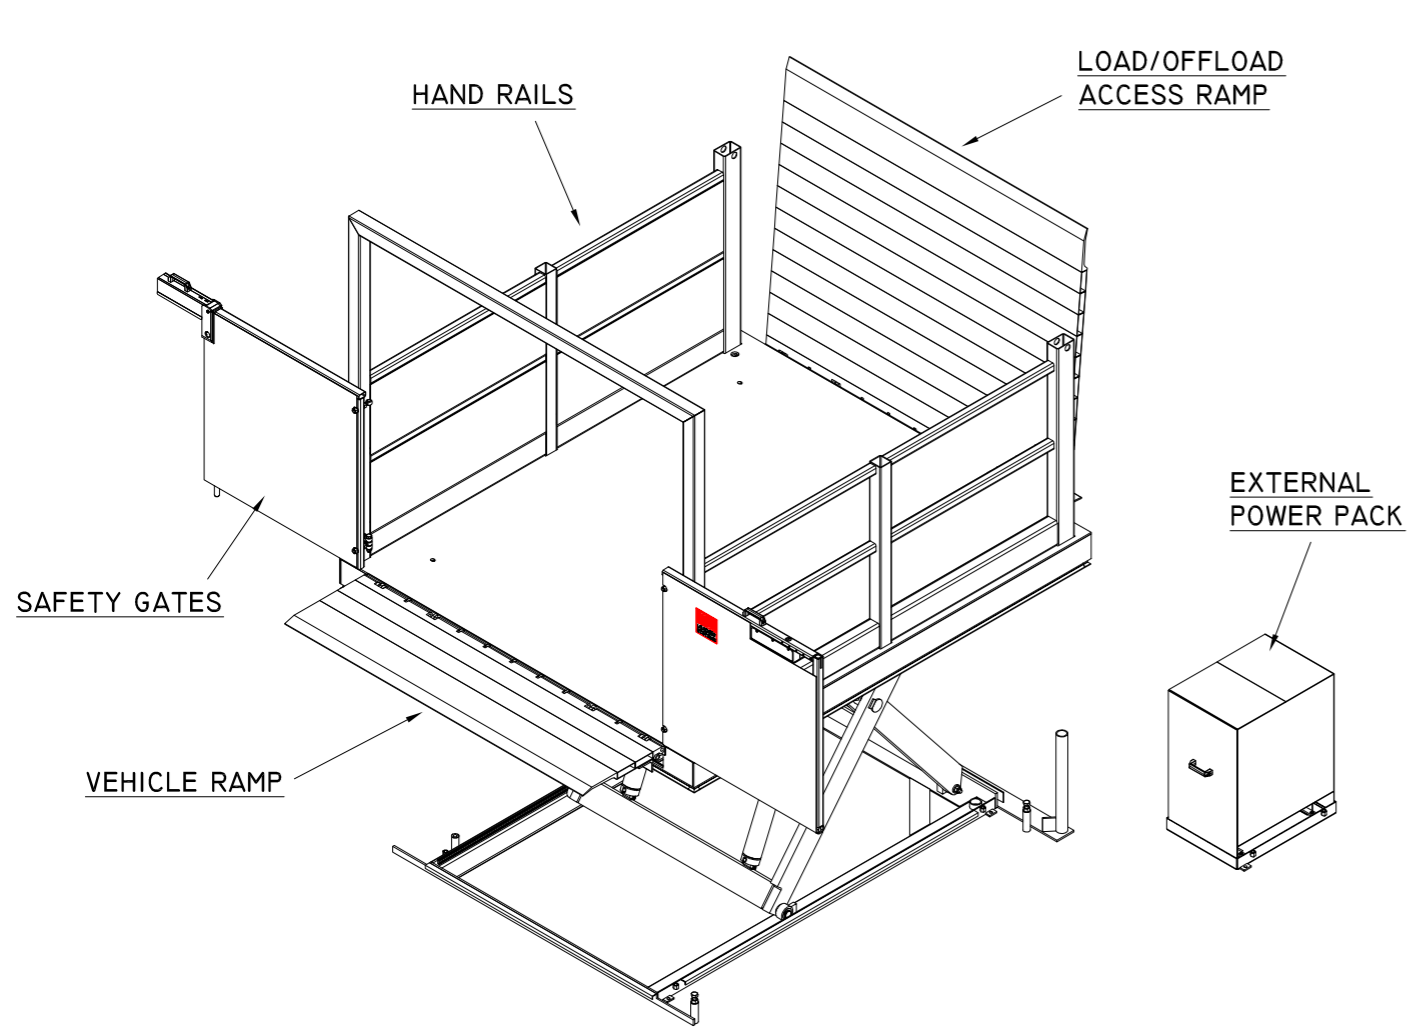

DO NOT SCALE FROM THIS DRAWING

DETAIL FOR TYPICAL SURFACE MOUNTED POWER LIFT

DRG No:	WEB SRLT	REV:	
---------	----------	------	--

CONTACT: SALES@EASILIFT.CO.UK
WEB: WWW.EASILIFT.CO.UK
TEL: 01484 601 400