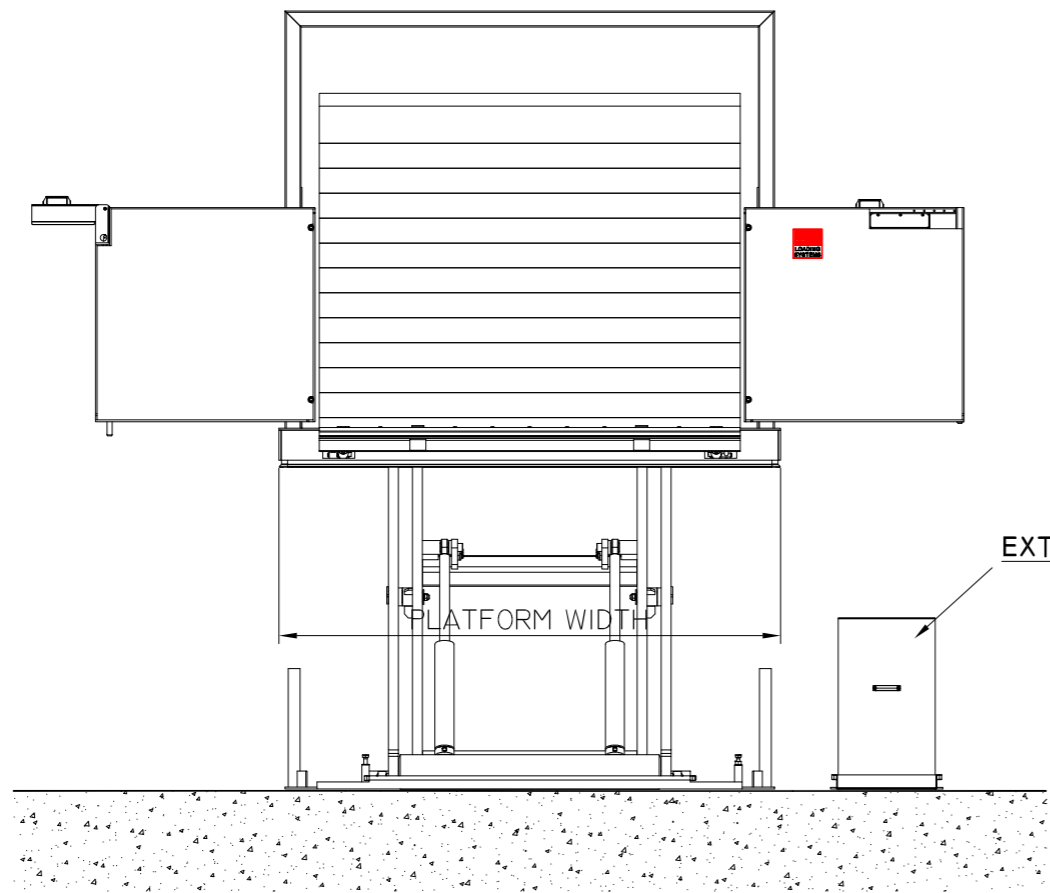

DO NOT SCALE FROM THIS DRAWING

DETAIL FOR TYPICAL SURFACE MOUNTED POWER LIFT

DRG No:	WEB SRLT	REV:	
---------	----------	------	--

CONTACT: SALES@EASILIFT.CO.UK
WEB: WWW.EASILIFT.CO.UK
TEL: 01484 601 400